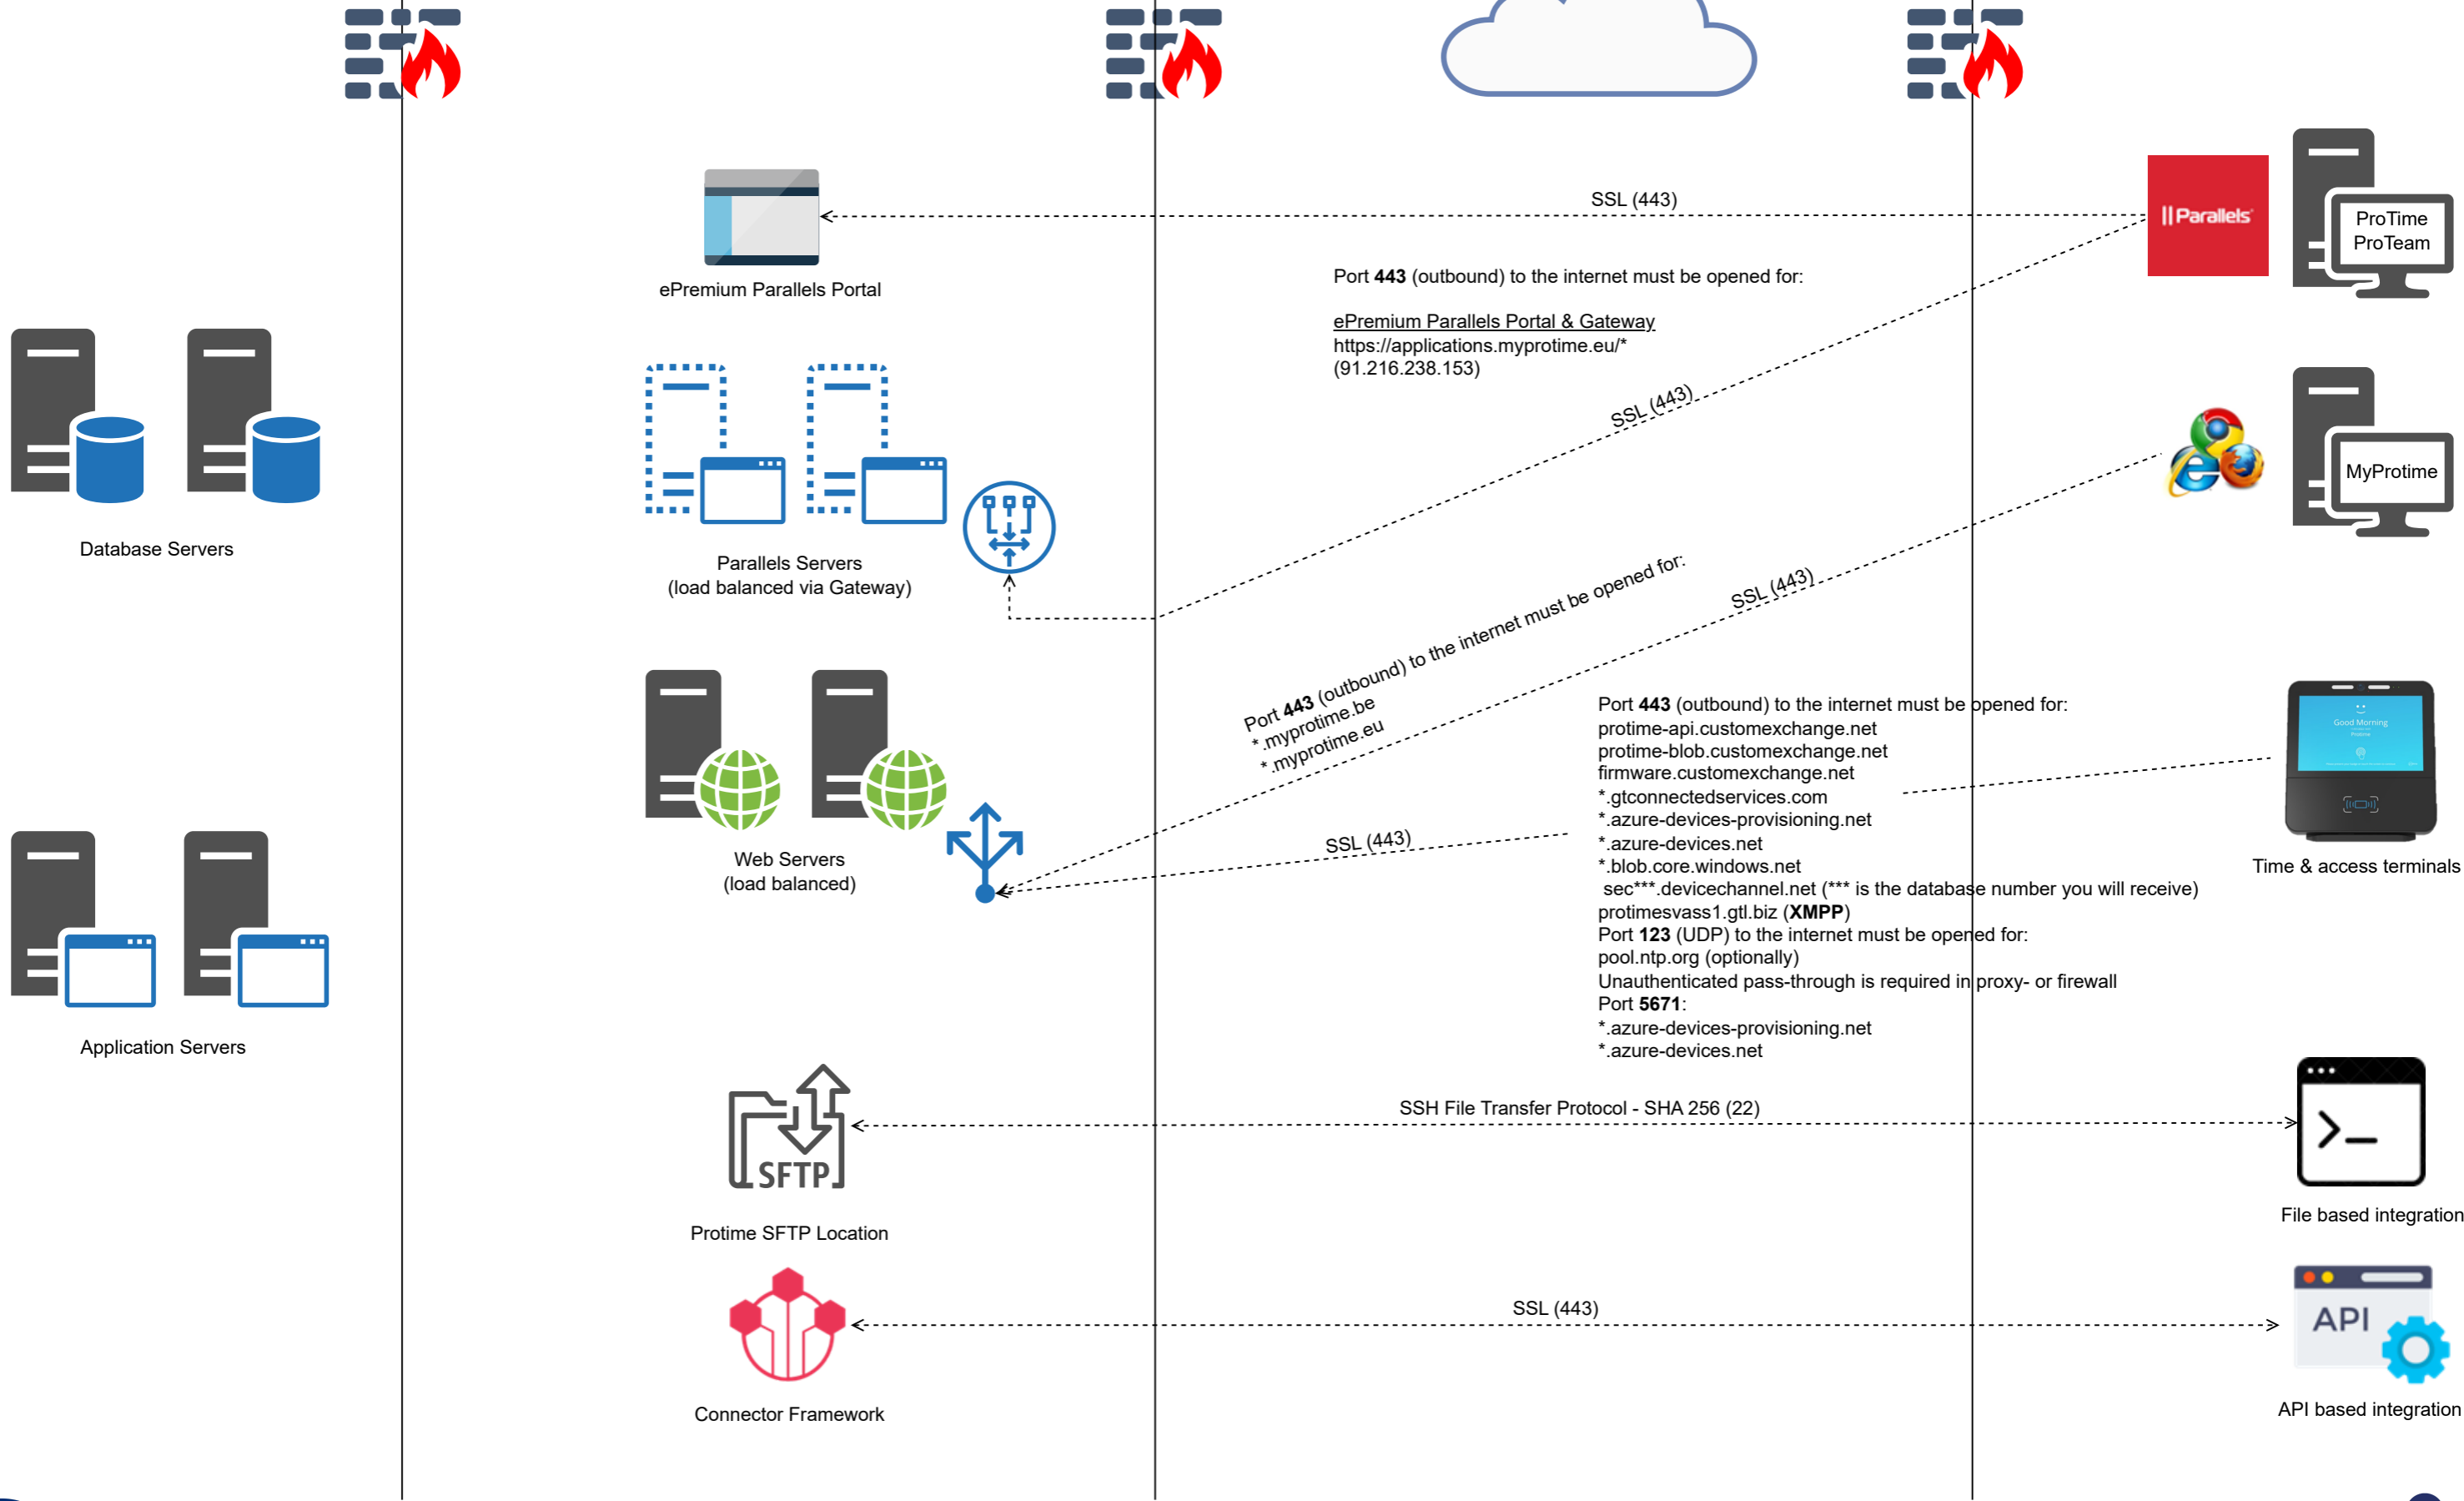

# Protime Datacenter

# F5 + ISAM Firewall- & DDOS protection

# Customer

<b>Title</b>	SaaS Datacenter Architecture
<b>Updated by</b>	Eline Brak
<b>Modified</b>	26/12/2023